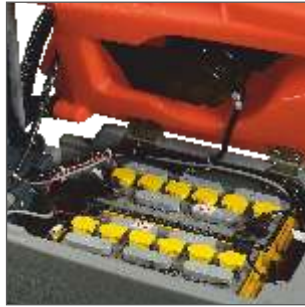

# RootsScrub BT 6050

Battery Operated Automatic Scrubber Drier  
with **Traction Drive**

Extremely maneuverable, compact, easy to operate, 2500 m<sup>2</sup> cleanliness/hour

*ROOTS - Perfect from product to service*

# RootsScrub BT 6050 up to 2,500 m<sup>2</sup> cleanliness/hour.

- Easy guidance, excellent steering and high degree of maneuverability • Traction Drive • Optimum vacuuming of dirty water even when negotiating corners thanks to the straight squeegee with spring suspension • Brush exchange at the press of a button • Excellent view of the control panel • Optimum view of the working area and protruding brush head • Easy cleaning of aisles & corners • Squeegee lips can be exchanged without tools • Extremely tough • Service friendly • Non-corrosive, robust rotomould tanks are resistant to damage • Easy access to all components

Ergonomic handle for operators of any height. Excellent view of the area to be cleaned. Soft touch buttons for selection of operation. LCD panel with display of hour meter, battery level.

Large capacity battery pack