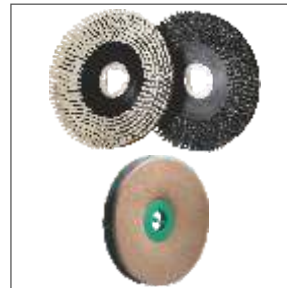

Variety of brushes to suit different applications.